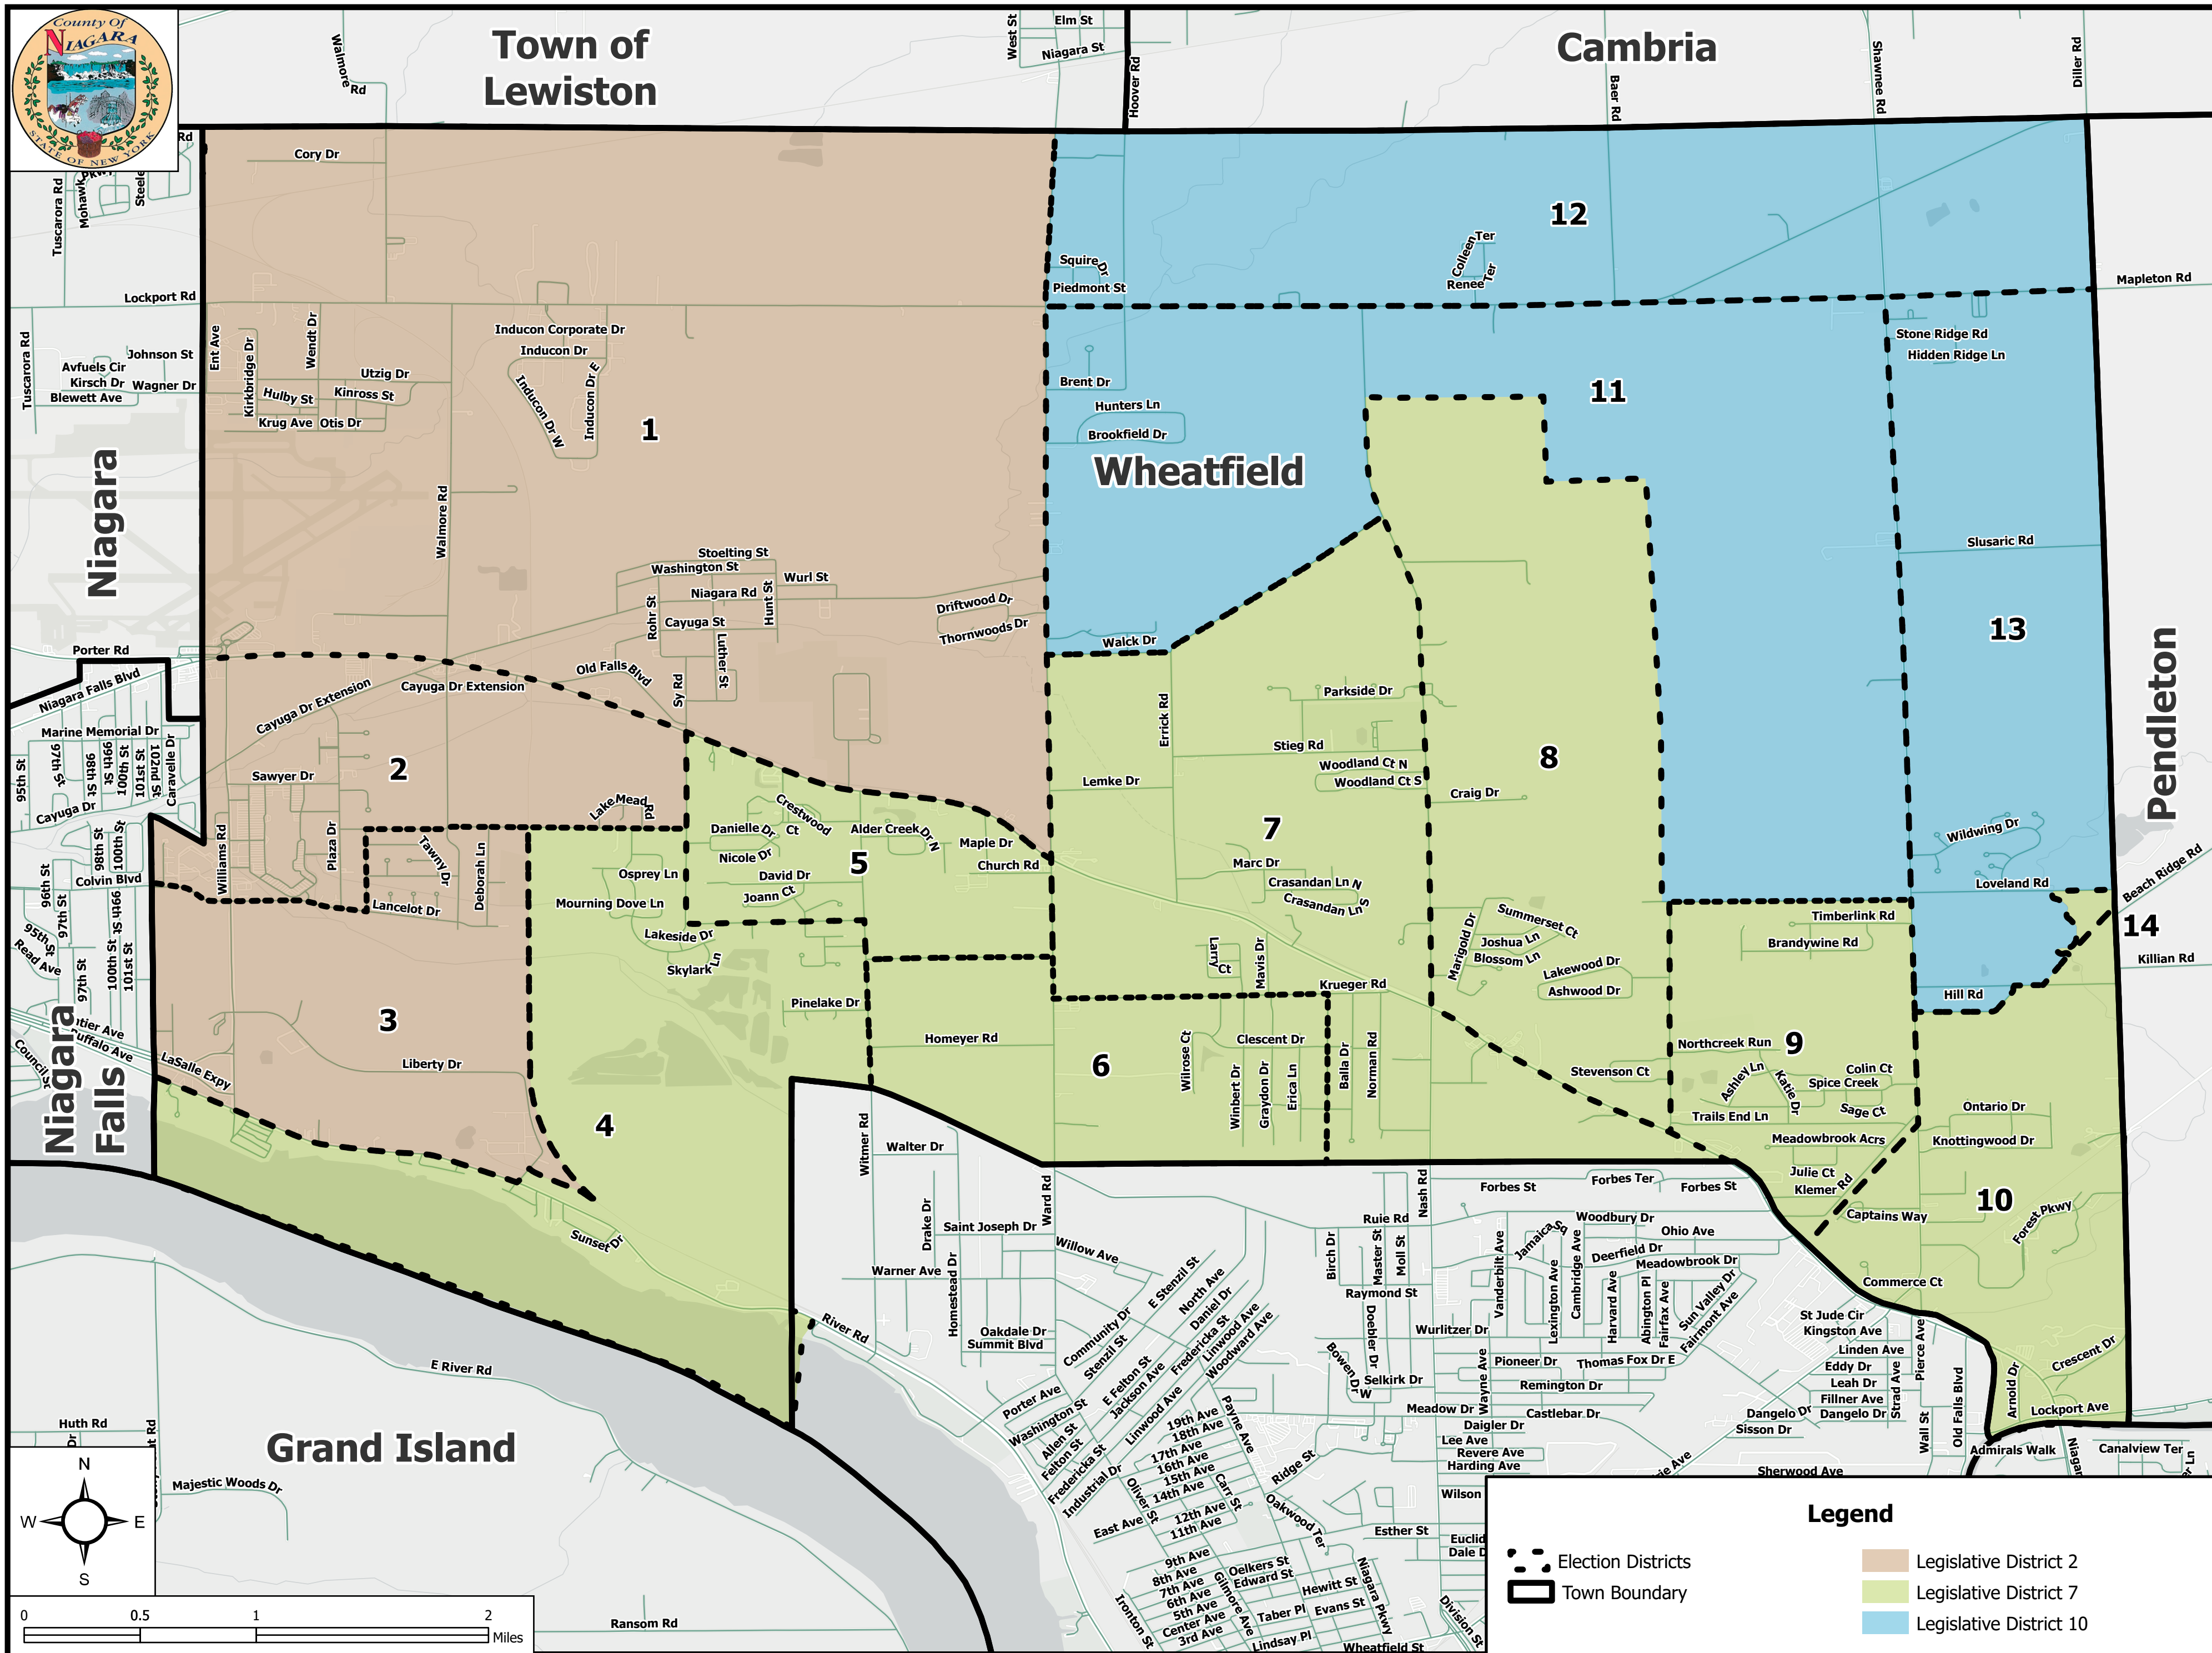

Town of Lewiston

Cambria

Legend

- Election Districts
- Town Boundary
- Legislative District 2
- Legislative District 7
- Legislative District 10